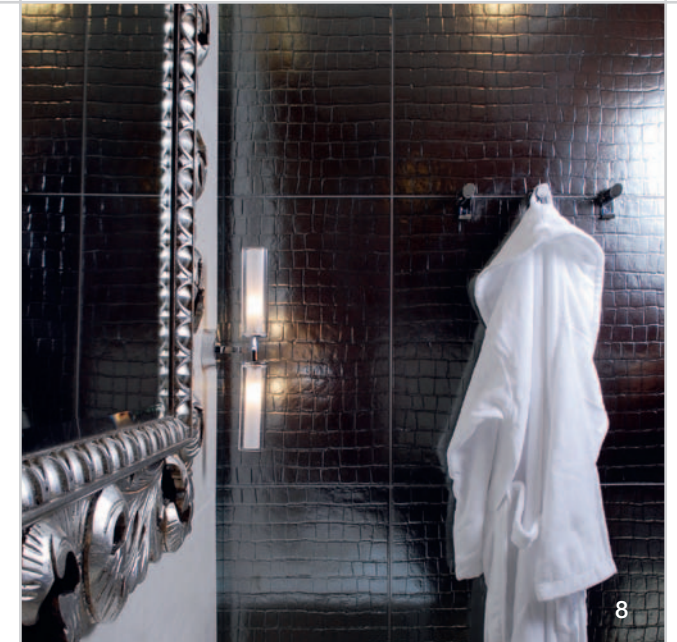

8

1 London-based designer **Carolyn Trevor** created this bathroom, full of sleek and sophisticated details such as the mirrored bath surround and Caladatta Ora marble. Ring 020 7737 6181, or visit carolyntrevor.co.uk. 2 **Spiral Cellars** can add a wow factor to any room on the ground floor, providing storage for up to 1,900 bottles of wine. Call 0845 241 2768, or visit spiralcellars.co.uk 3 The experienced professional teams at **The Marlborough Kitchen Co** install projects of the highest quality – beautifully designed English furniture by Edwin Loxley. Ring 01249 814815, or visit loxleyinteriors.co.uk. 4 **William Holland** designs and manufactures a stunning range of copper and brass baths to suit both traditional and contemporary bathroom designs. Ring 01305 849490, or visit williamholland.com. 5 **Iittala** continues to be a major force in Scandinavian design with its mission to end the throwaway culture in favour of lasting design – essential design that can combine well and remains relevant no matter how much life changes. Ring 00 358 204 39 5467, or visit lotta.eskolin@iittala.com. 6 When everything's neat, shipshape and closed, your kitchen looks pristine.

But when in use, open drawers look like any other piece of internal hardware and can detract from the beauty of the front of the units. **Blum** has addressed this by introducing 'Tandembox Intivo' drawers, which can incorporate customised side panels (and front panels for internal pull-outs). This gives kitchen manufacturers the ability to co-ordinate the sides with the fronts, or provide contrasting colours, or even special effects and finishes such as stone or leather. To find your nearest retailer, ring Blum on 01908 285700, or visit blum.com. 7 This 'Rectory' kitchen from **Christopher Peters** is one of the company's many genuinely bespoke designs, which range from the pure 'below stairs' look to contemporary designs in corrugated tin. For details, ring 02476 303300, or visit christopherpeters.com. 8 **Surface**, leading retailer of tiles, mosaic and stone, has an unrivalled reputation for combining a genuinely trend-setting portfolio of products with expert service. The showrooms are a well-established destination for interior designers and private customers with an eye for detail. Ring 020 7819 2300, or visit surfacetiles.com ■

HOUSEHOLD GOLD

Wol SELECTS DESIGNS FOR BOTH KITCHEN AND BATHROOM THAT WILL ADD LUSTRE TO YOUR HOME